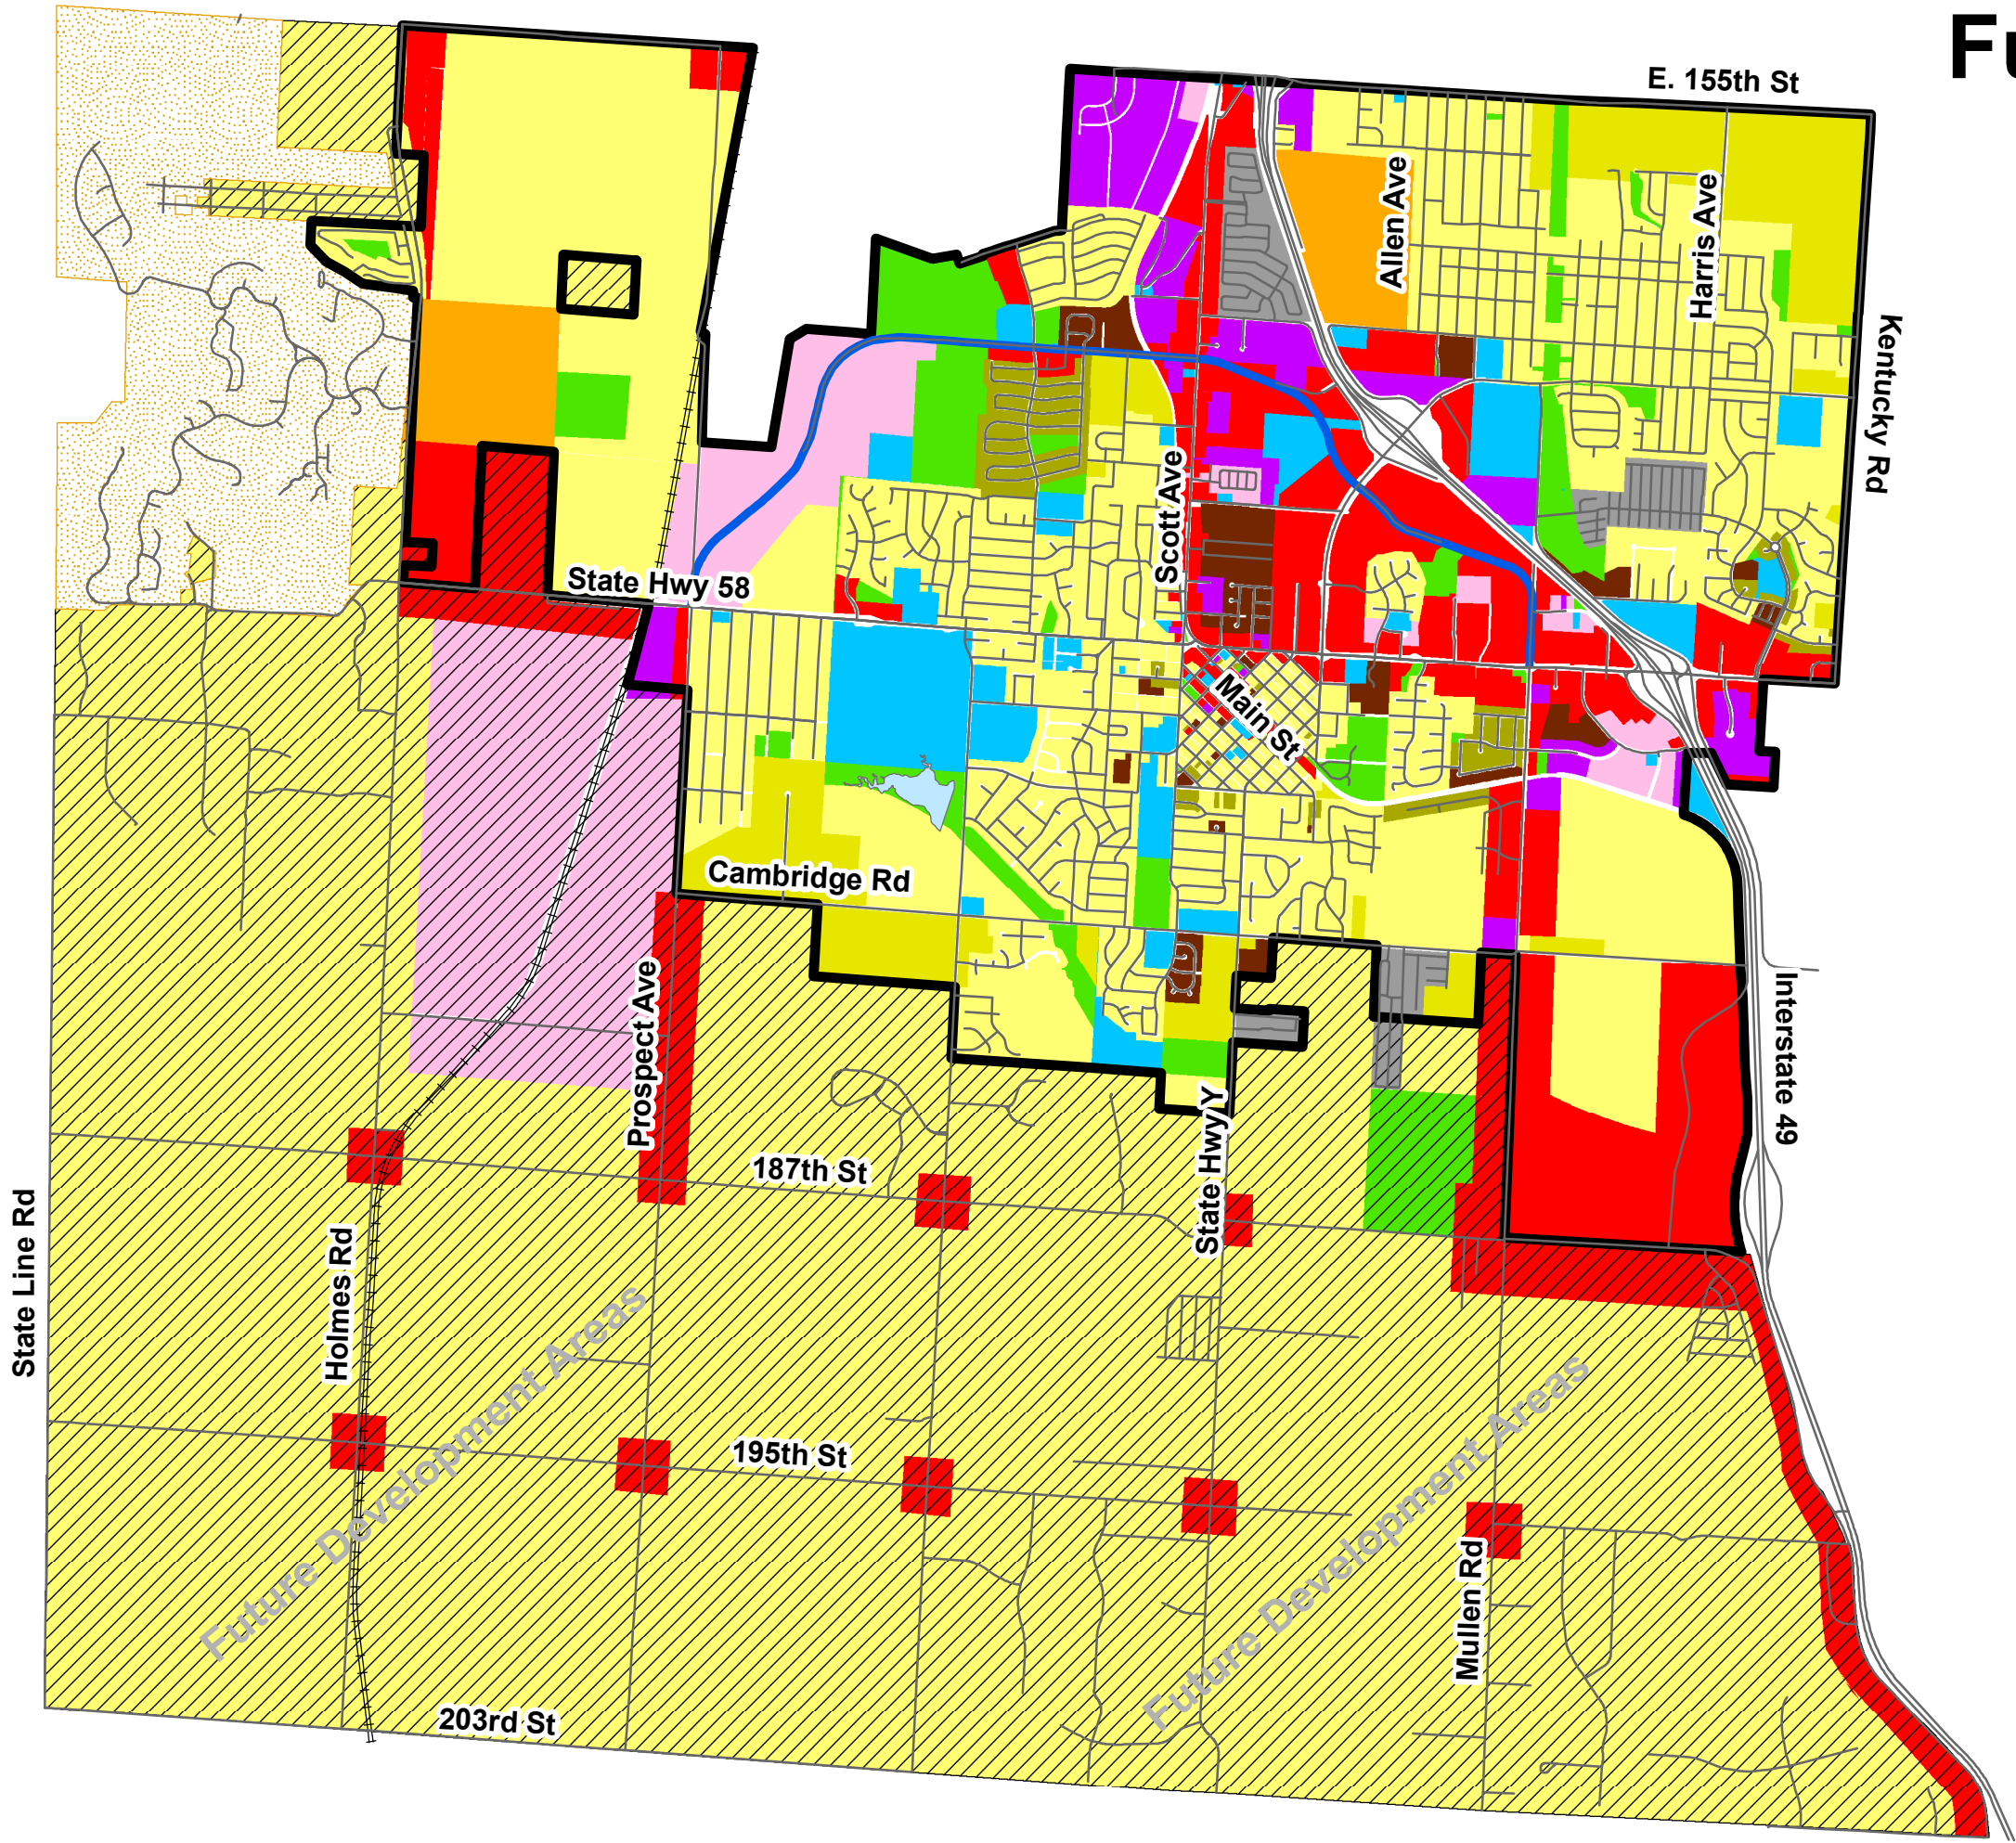

Future Land Use Map

City of Belton

- Roads
- Markey Parkway
- Railroad
- Cleveland Lake
- Current Belton Boundary
- Loch Lloyd
- Future Development Areas
- Single-Family
- Large Lot Single-Family
- Two-Family
- Multiple/Tri/Quad Plex
- Mobile Home Park
- Mixed Use
- Business Park, Office, Hotel
- Commercial
- Industrial
- Church, School, Institutional
- Parkland, Open Space, Cemetary